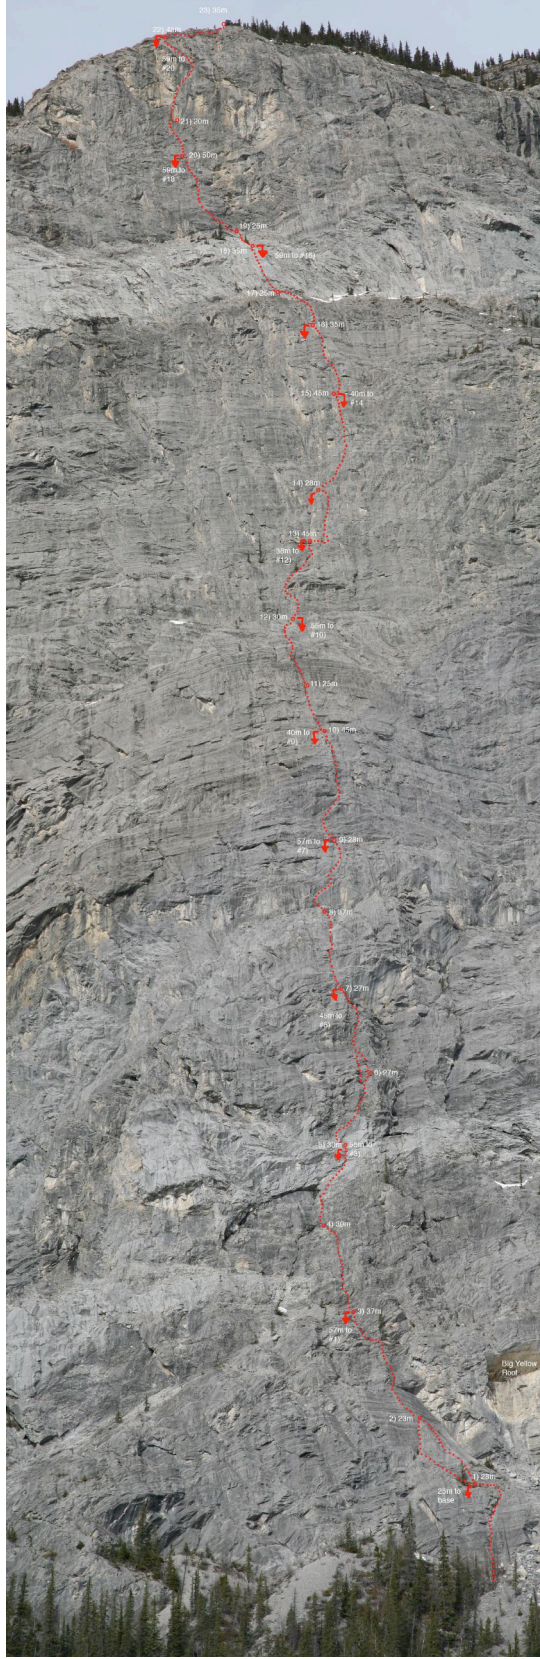

Mix Miester **
M-5.11a, 740m, 23 pitches
Goat Slabs - Bow Valley

Dig Yellow
Food